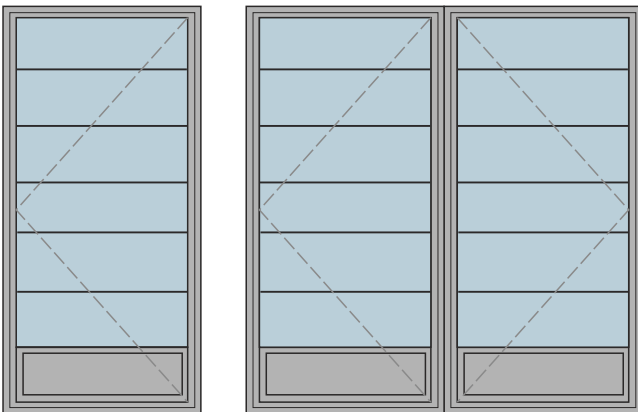

## Features

- These slim line doors match our Heritage windows.
- Non-rusting, thermally broken aluminium profiles.
- Available as single or double doors - open out only.
- 'Polyamide' thermal break for thermal efficiency.
- Standard colours include White (gloss), Black (matt) or dual Black (matt) Out White (gloss) In.
- Also available in over 200 single or dual RAL colours.
- Range of textured paint colours available.
- Choice of handles from our Chelton® handle range.
- Profile related traditional working butt hinges.
- Equal or Odd leg outer frames available.
- 24mm double glazed Argon filled sealed units.
- Suitable for refurbishment projects.

# Technical

Meeting Stile

Jamb Section

# Styles

Double Doors

Slim, Sleek and Stylish

Range Of Handles Available

Can Be Designed To Suit Any Project