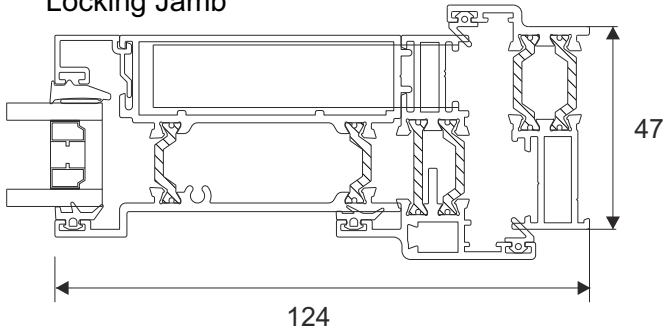

Technical

Locking Jamb