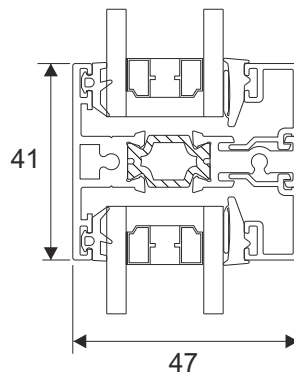

# Technical

Locking Jamb

Jamb Section

Transom Bar

Meeting Stile

Heritage Double Doors

Optional Aluminium Kick Plates

Colour Matched Lever Handle