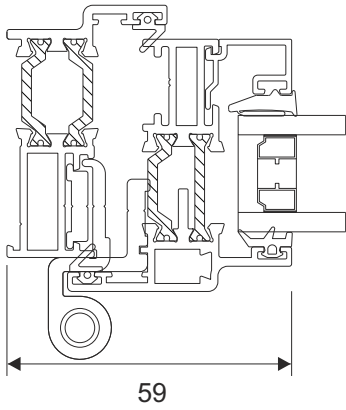

# Technical

Locking Jamb

Jamb Section

Transom Bar

Meeting Stile

Heritage Double Doors

Optional Aluminium Kick Plates

Colour Matched Lever Handle