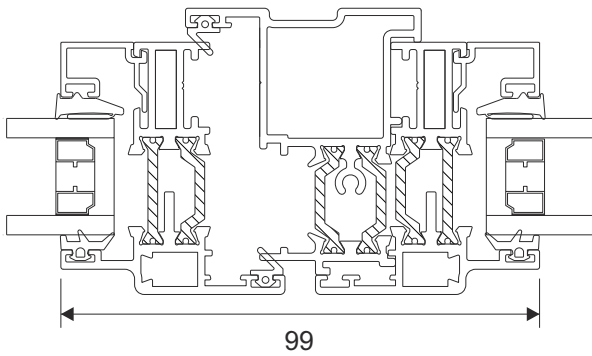

# Technical

Locking Jamb

Jamb Section

Transom Bar

Meeting Stile

Heritage Double Doors

Optional Aluminium Kick Plates

Colour Matched Lever Handle